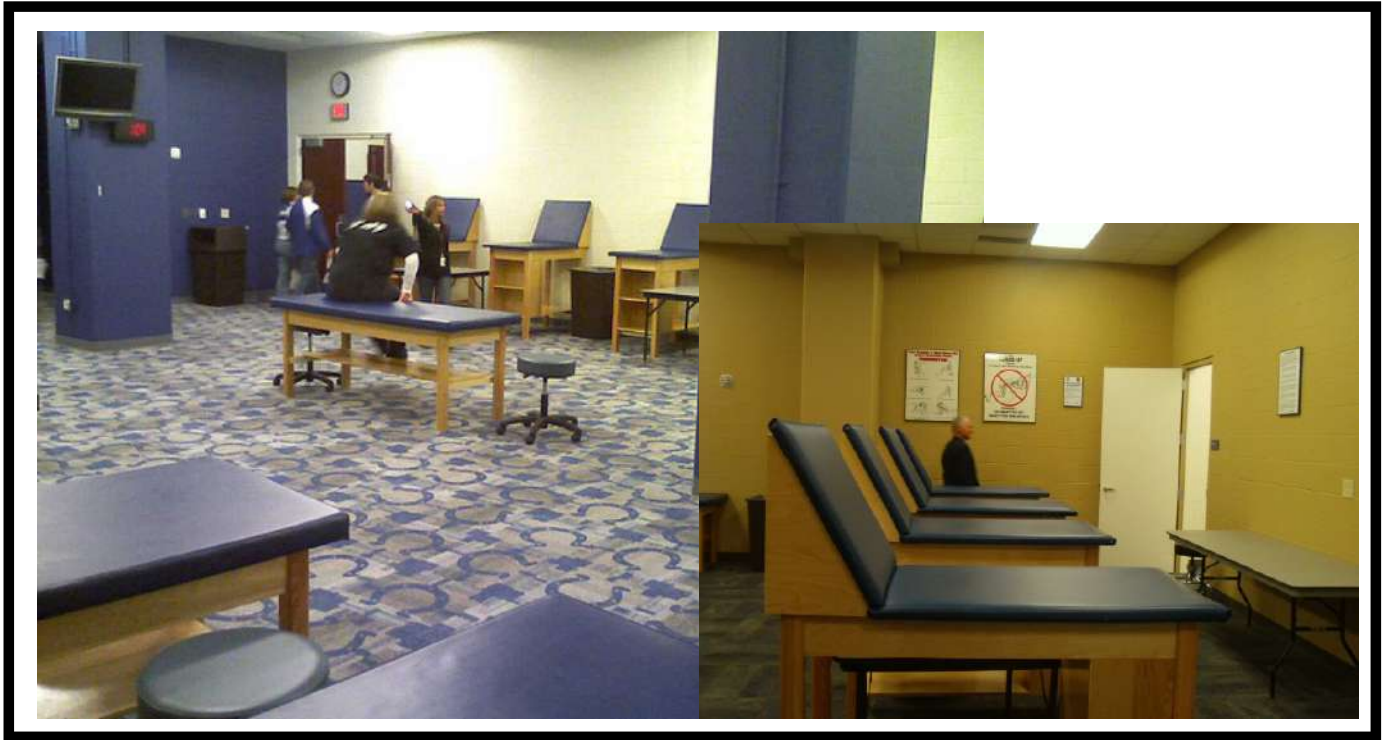

BAILEY

Indianapolis Colts
Lucas Oil Stadium Training Rooms
Indianapolis , IN

Athletic Trainer:
Dave Hammer ATC

Model 25 Deluxe Taping Tables (36"H)
Model 432 Treatment Tables w/ Plain Shelf
Navy Blue & Black Upholstery
Natural Wood Finish